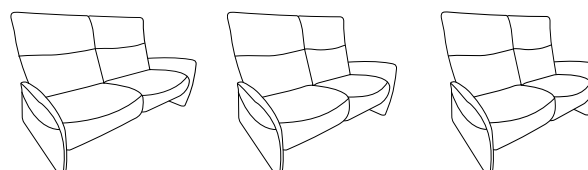

Model 4928, Variant 80
with Cumuly Function

Model 4929, Variant 81
with Wallfree-Function

Model plan 4928 / 4929

the model is optionally available with plastic, wooden or aluminium feet!

4928 with Cumuly function

with Cumuly function and high back

82
W/D/H: 205/90/105

81
W/D/H: 168/90/105

80
W/D/H: 148/90/105

73
W/D/H: 222/106/105

trapezoidal sofa with fold-down middle section

fixed seat - high back

12
W/D/H: 205/90/105

11
W/D/H: 168/90/105

10
W/D/H: 148/90/105

- back adjustment with gas spring for manual version
- all variants with function are equipped with a steplessly adjustable headrest.

4929 with Wallfree function

with Wallfree function and high back

82
W/D/H: 205/90/105

81
W/D/H: 168/90/105

80
W/D/H: 148/90/105

fixed seat - high back

12
W/D/H: 205/90/105

11
W/D/H: 168/90/105

10
W/D/H: 148/90/105