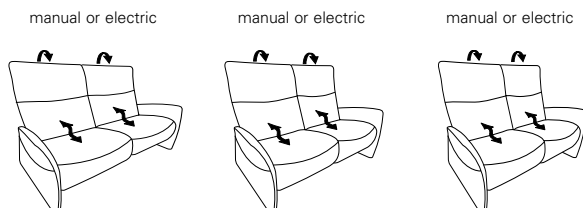

with Cumuly function and high back

82
W/D/H: 205/90/105

81
W/D/H: 168/90/105

80
W/D/H: 148/90/105

73
W/D/H: 222/106/105

trapezoidal sofa with fold-down middle section

fixed seat - high back

12
W/D/H: 205/90/105

11
W/D/H: 168/90/105

10
W/D/H: 148/90/105

- back adjustment with gas spring for manual version
- all variants with function are equipped with a steplessly adjustable headrest.

4929 with Wallfree function

with Wallfree function and high back

82
W/D/H: 205/90/105

81
W/D/H: 168/90/105

80
W/D/H: 148/90/105

fixed seat - high back

12
W/D/H: 205/90/105

11
W/D/H: 168/90/105

10
W/D/H: 148/90/105