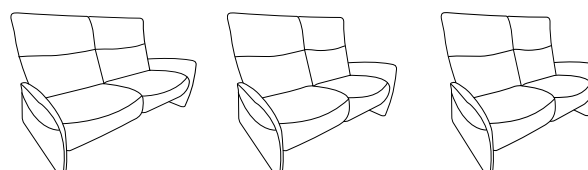

11
W/D/H: 168/90/105

10
W/D/H: 148/90/105

- back adjustment with gas spring for manual version
- all variants with function are equipped with a steplessly adjustable headrest.

4929 with Wallfree function

with Wallfree function and high back

82
W/D/H: 205/90/105

81
W/D/H: 168/90/105

80
W/D/H: 148/90/105

fixed seat - high back

12
W/D/H: 205/90/105

11
W/D/H: 168/90/105

10
W/D/H: 148/90/105

valid for both models:

- not suitable for mohair fabrics
- with saddler seam
- matching side tables 0842 and 0870 for trapezoidal sofas (see table index)
- all electric variants are available with external storage battery.
- all electric variants have a side part pocket (left hand faced) and a remote control